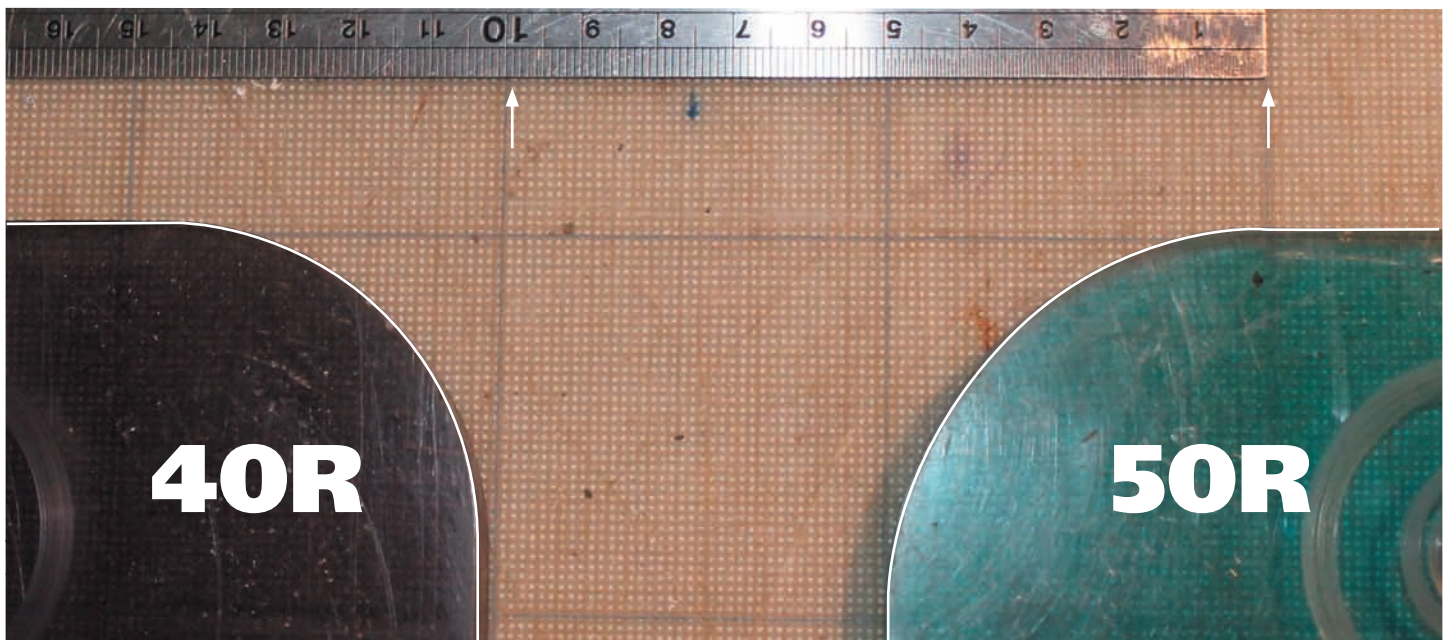

PROPRIETORS J-P & M.A. DECLEMY

HADLOW MARINE SERVICES, SPRING COTTAGE, HADLOW, TONBRIDGE, KENT TN11 0DZ
Telephone 01732 851 309 • email hadlowmarine@mail.com • www.yachtwindows.co.uk